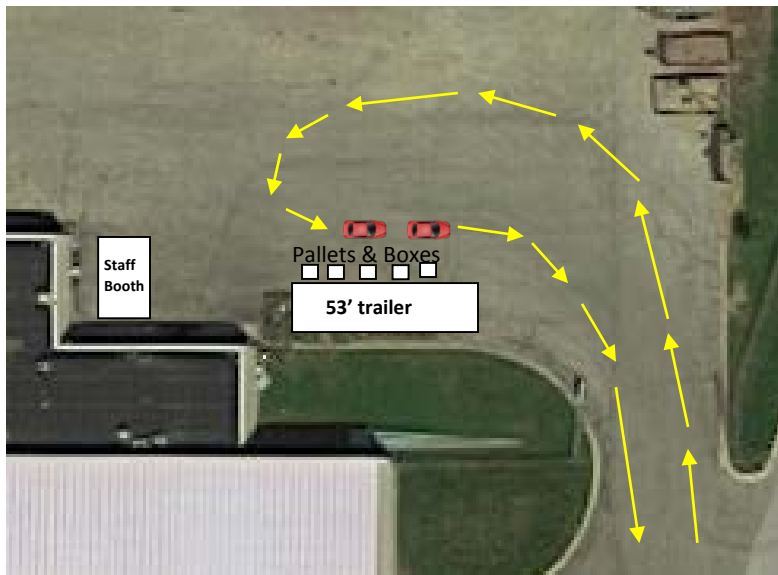

Electronics Recycling Drop-off  
West Dundee Public Works  
900 Angle Tarn  
West Dundee, IL 60118

Open Monday – Friday; 7am – 3pm

*Note: TVs & Monitors have a fee to drop off.*

**For more information:**