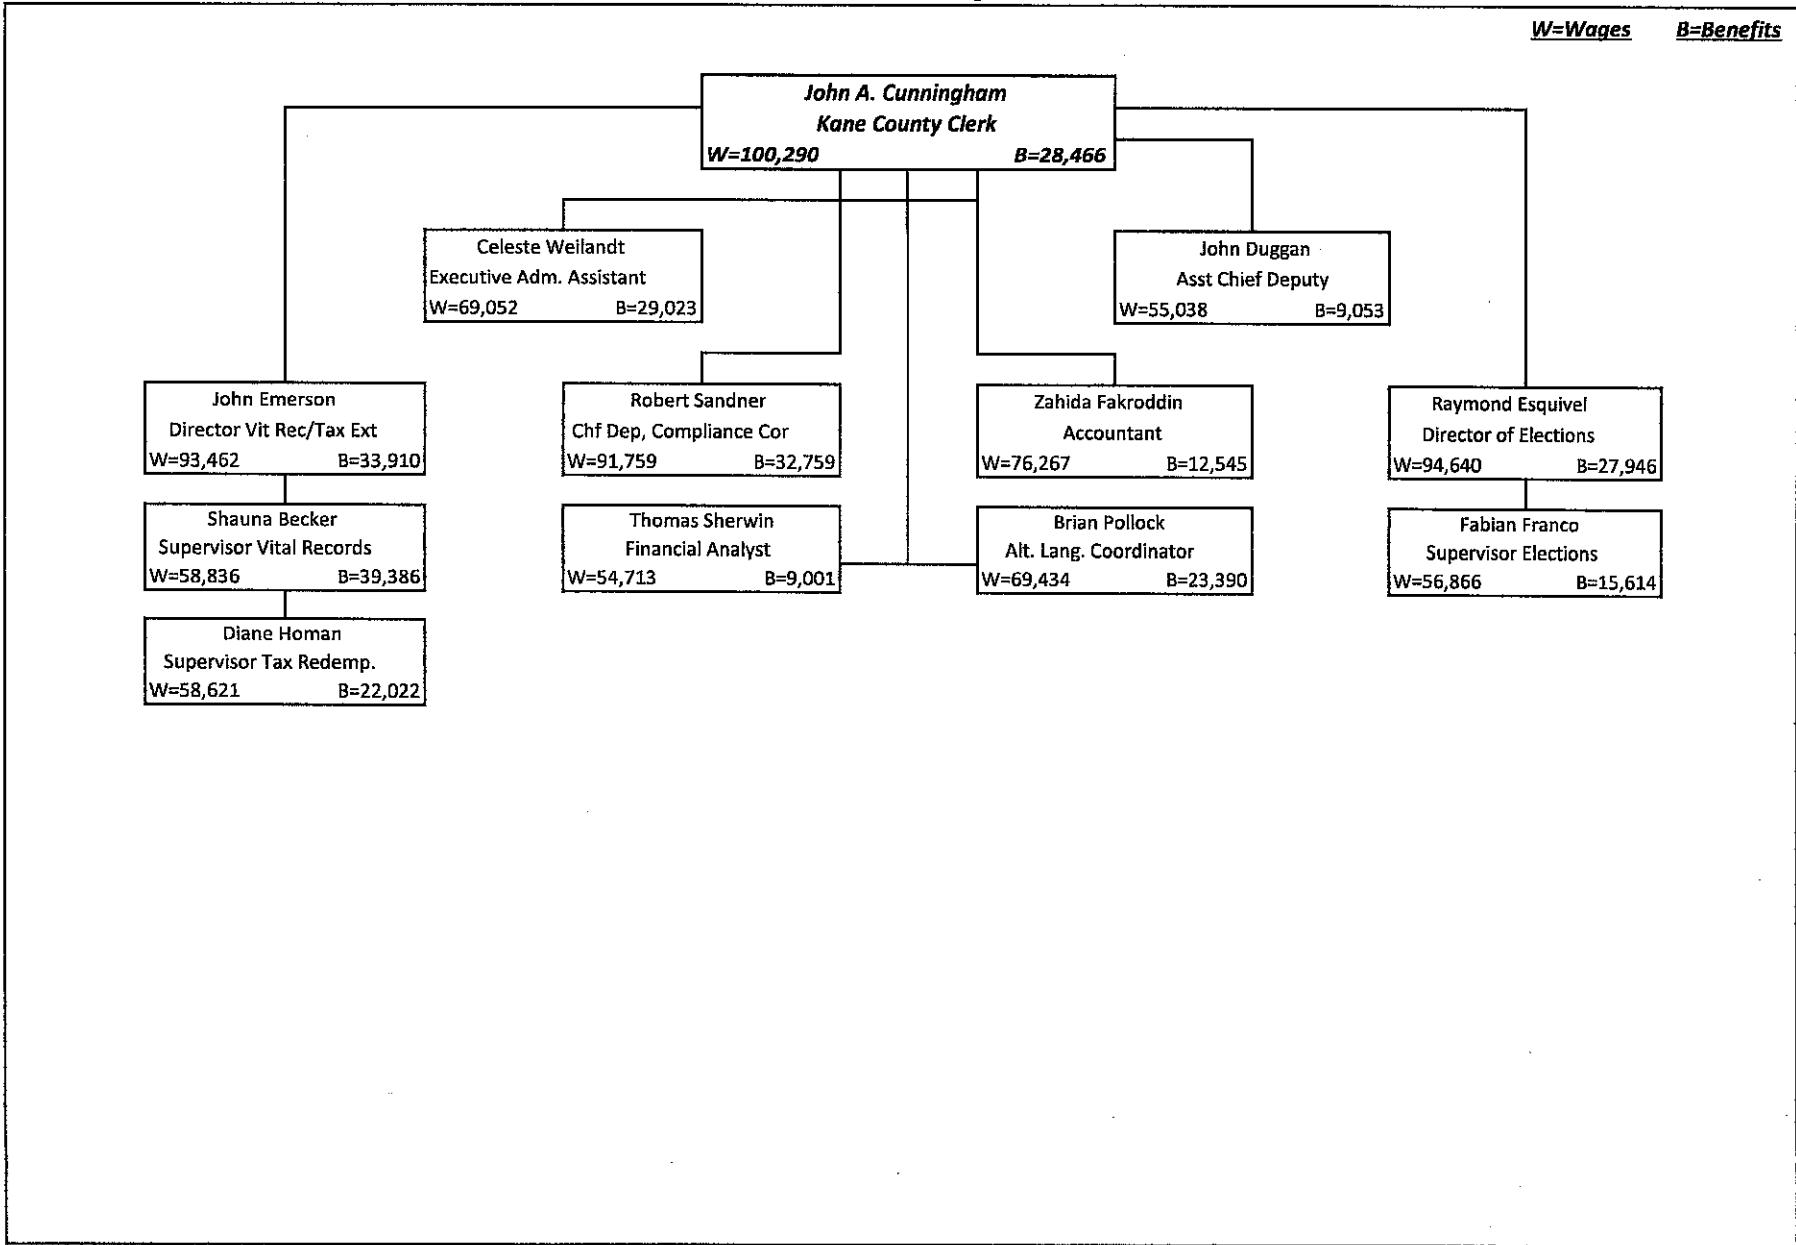

Kane County Clerk Administrative Organizational Chart - FY 2021

Chart # 1

W=Wages B=Benefits

Kane County Clerk Departmental Organization Chart - FY 2021

Chart # 2

W=Wages

B=Benefits