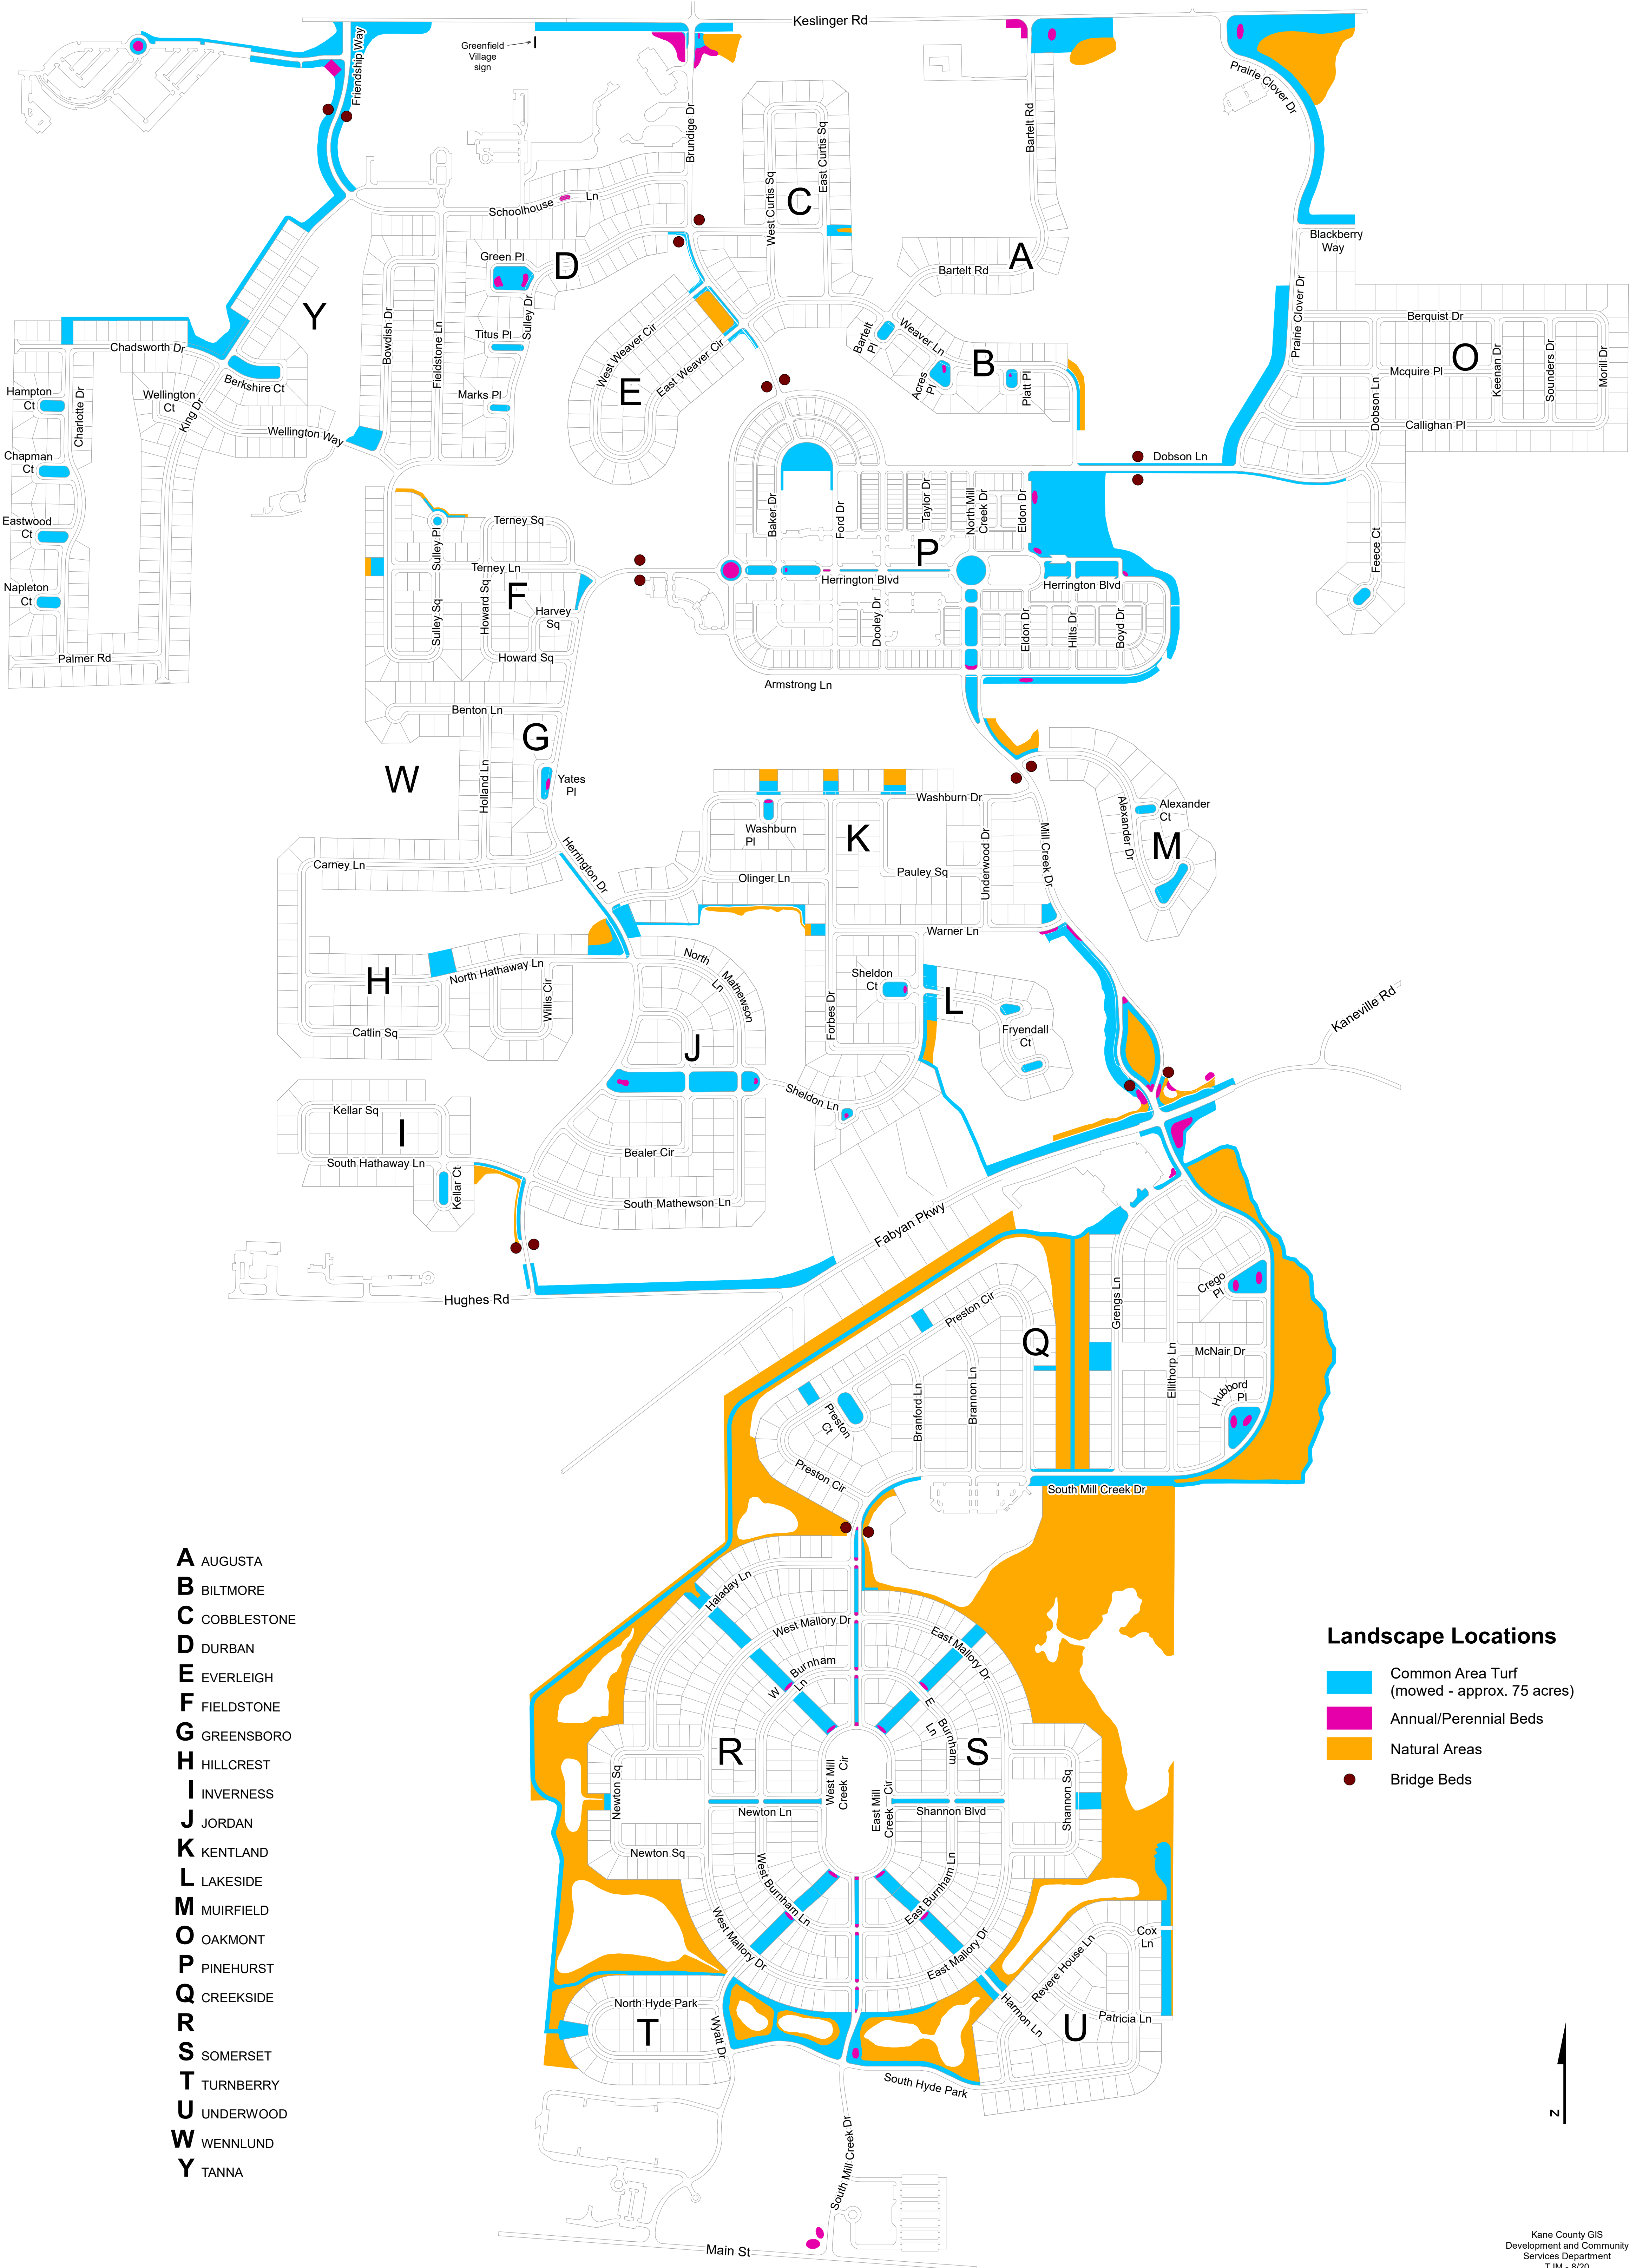

MILL CREEK LANDSCAPE LOCATIONS

- A** AUGUSTA
- B** BILTMORE
- C** COBBLESTONE
- D** DURBAN
- E** EVERLEIGH
- F** FIELDSTONE
- G** GREENSBORO
- H** HILLCREST
- I** INVERNESS
- J** JORDAN
- K** KENTLAND
- L** LAKESIDE
- M** MUIRFIELD
- O** OAKMONT
- P** PINEHURST
- Q** CREEKSIDE
- R** SOMERSET
- S** TURNBERRY
- U** UNDERWOOD
- W** WENNLUND
- Y** TANNA

Landscape Locations

- Common Area Turf (mowed - approx. 75 acres)
- Annual/Perennial Beds
- Natural Areas
- Bridge Beds