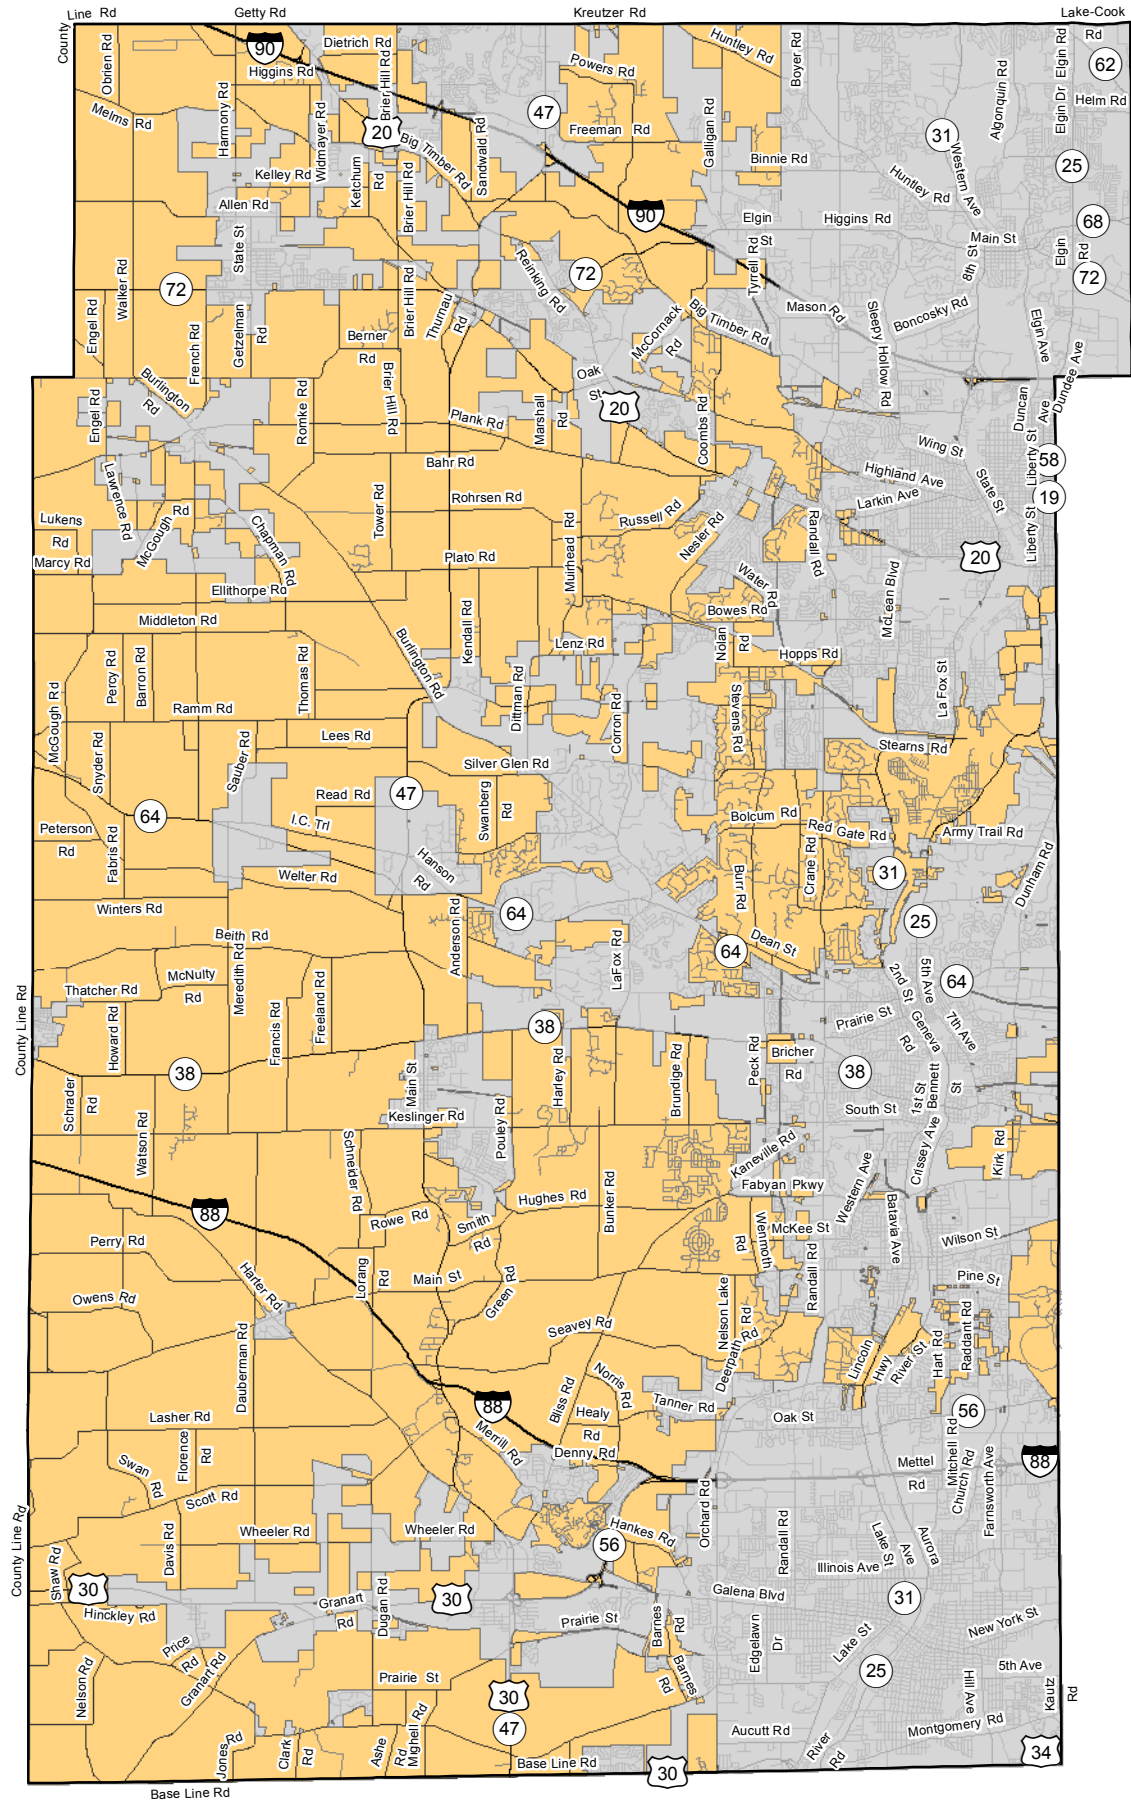

Electric Aggregation Program for Unincorporated Kane County (2015-2017)

 Electric Aggregation Area (Excludes Dundee and Aurora Townships)