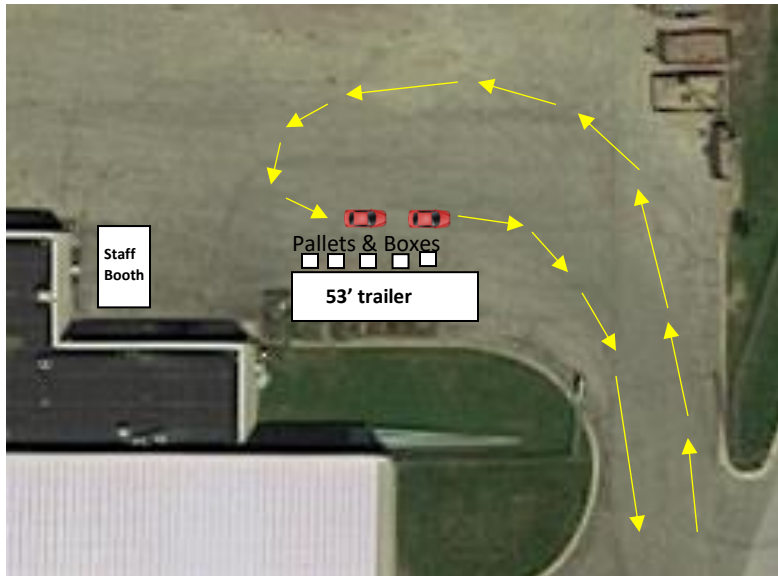

Kane County Recycling Center  
West Dundee Public Works  
900 Angle Tarn  
West Dundee, IL 60118

Open Monday – Friday; 7am – 3pm

*Note: TVs, monitors, aerosol cans and small propane tanks have a fee to drop off.*